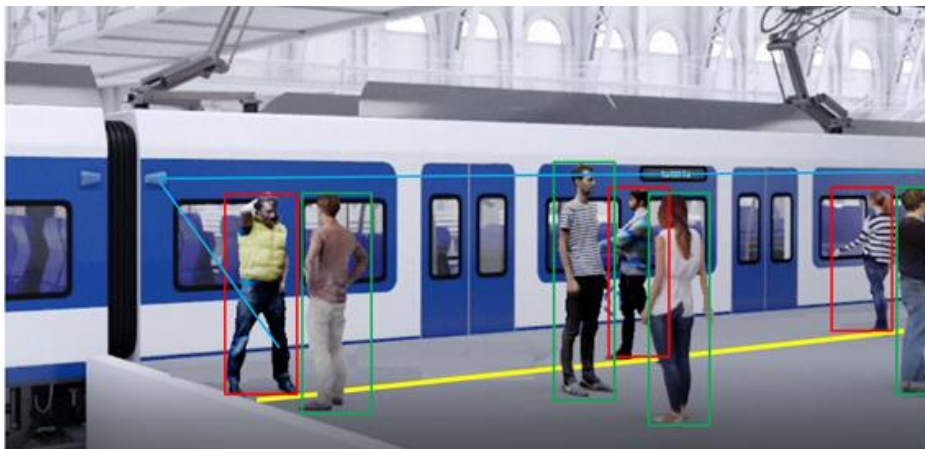

Video Analytics per applicazioni railways